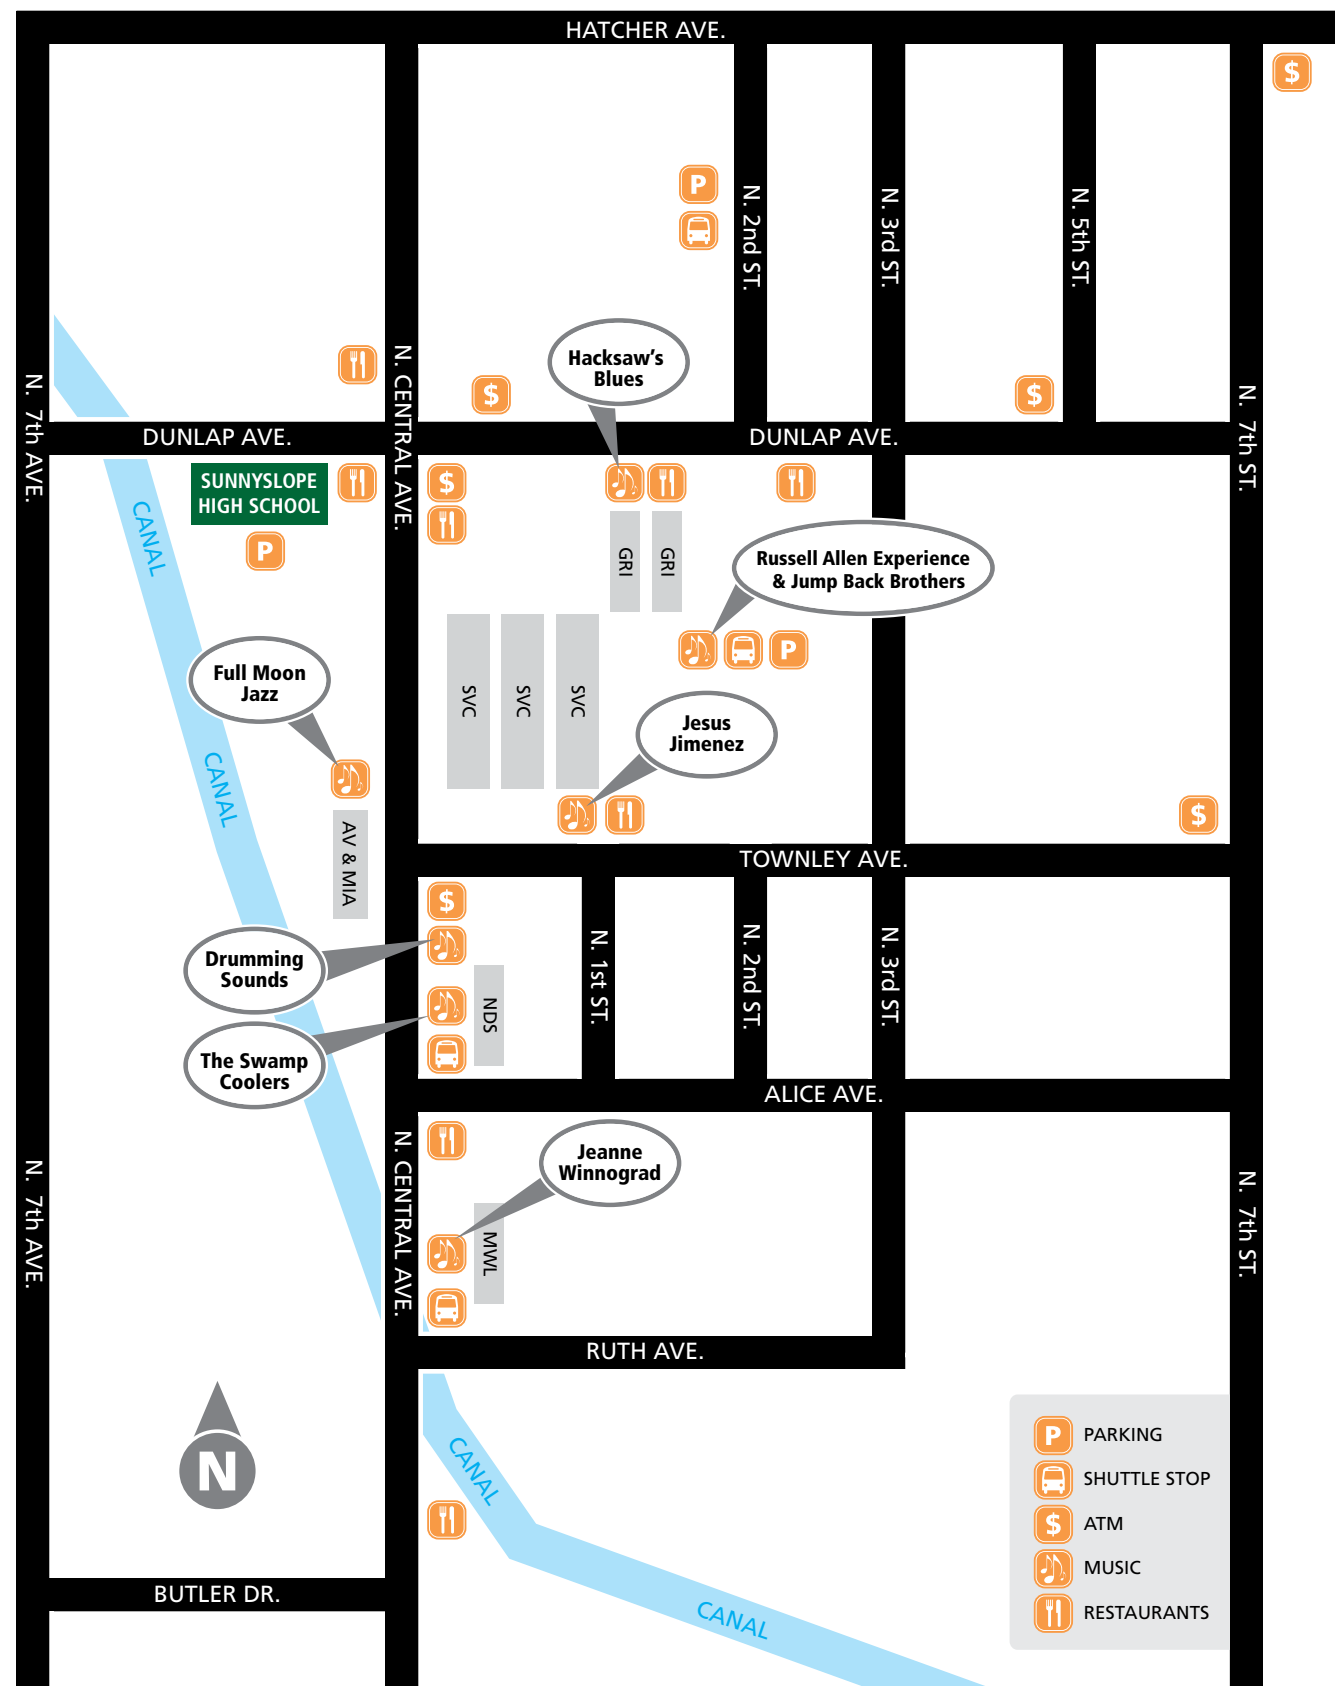

WALK ART WALK

sunnyslope art walk

RESTAURANTS

- Dillon's On Top of Central, 8525 N. Central Ave.
- Corbin's Bar & Grill, 8729 N. Central Ave.
- El Pollo Loco, 221 E. Dunlap Ave.
- Grinder's Coffee, 17 E. Dunlap Ave. #2
- KFC, 8950 N. Central Ave.
- Little Caesars Pizza, 8929 B Central Ave. #101
- Quiznos Sunnyslope Village, 17 E. Dunlap Ave. # 101
- Salvadoreño Restaurant #3, 8911 N. Central Ave. #101
- Sam's Gyros, 8941 N. Central Ave.
- Thrifty Ice Cream, 111 E. Dunlap Ave. #13
- Via Delosantos, 9120 N. Central Ave.

ATMS

- Orange Food Store, 8843 N. Central Ave.
- Sunnyslope Shell, 8941 N. Central Ave.
- CVS, 10 E. Dunlap Ave.
- Credit Union West, 350 E. Dunlap Ave.
- Bank of America, 9325 N. Seventh St.
- Wells Fargo, 8900 N. Seventh St.

PARKING

- Sunnyslope Village Center, 115 E. Dunlap Ave.
- Sunnyslope High School, 35 W. Dunlap Ave.
- Cowden Center, 9202 N. Second St.