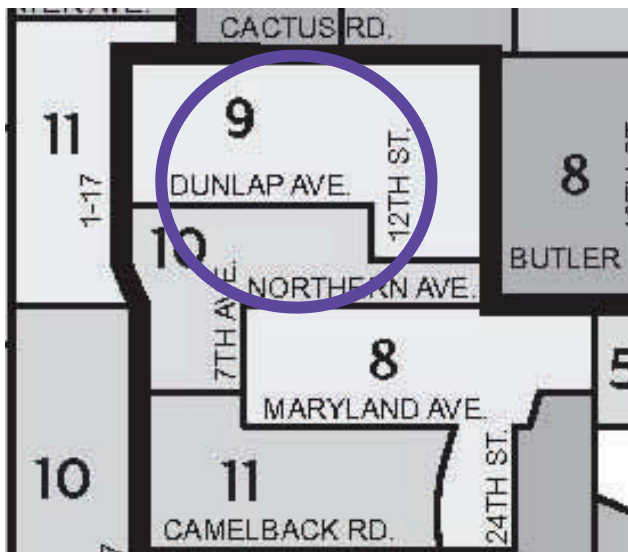

Sunnyslope Bulk Trash Collection Area Map & Schedule

2009-2010 Schedule

Area	Placement Begins On	Collection Begins On
9	Jan. 23, '10	Feb. 1, '10
	April 24, '10	May 3, '10
	July 24, '10	Aug. 2, '10
	Oct. 23, '10	Nov. 1, '10
10	Jan. 30, '10	Feb. 8, '10
	May 1, '10	May 10, '10
	July 31, '10	Aug. 9, '10
	Oct. 30, '10	Nov. 8, '10